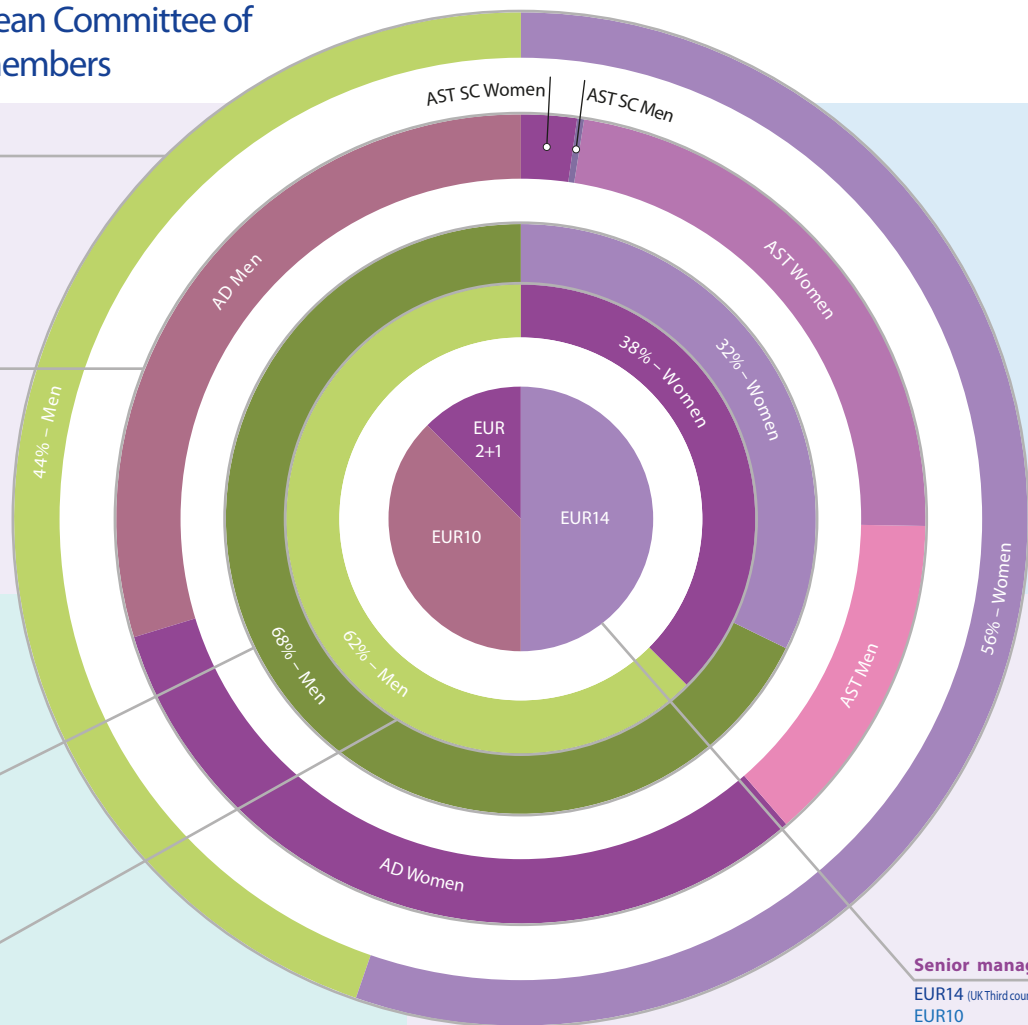

Key figures - European Committee of the Regions staff members

Staff by gender% figures

Women	55%	298
Men	45%	240
Total		538

Assistant and Administrator

Staff by gender % Figures

AST SC Women	2%	11
AST SC Men	0%	1
AST Women	23%	109
AST Men	13%	64
AD Women	32%	151
AD Men	30%	142
Total		478

Middle Management by gender

	%	Figures
Women	32%	12
Men	68%	25
Total		37

Senior Management by gender

	%	Figures
Women	38%	3
Men	62%	5
Total		8