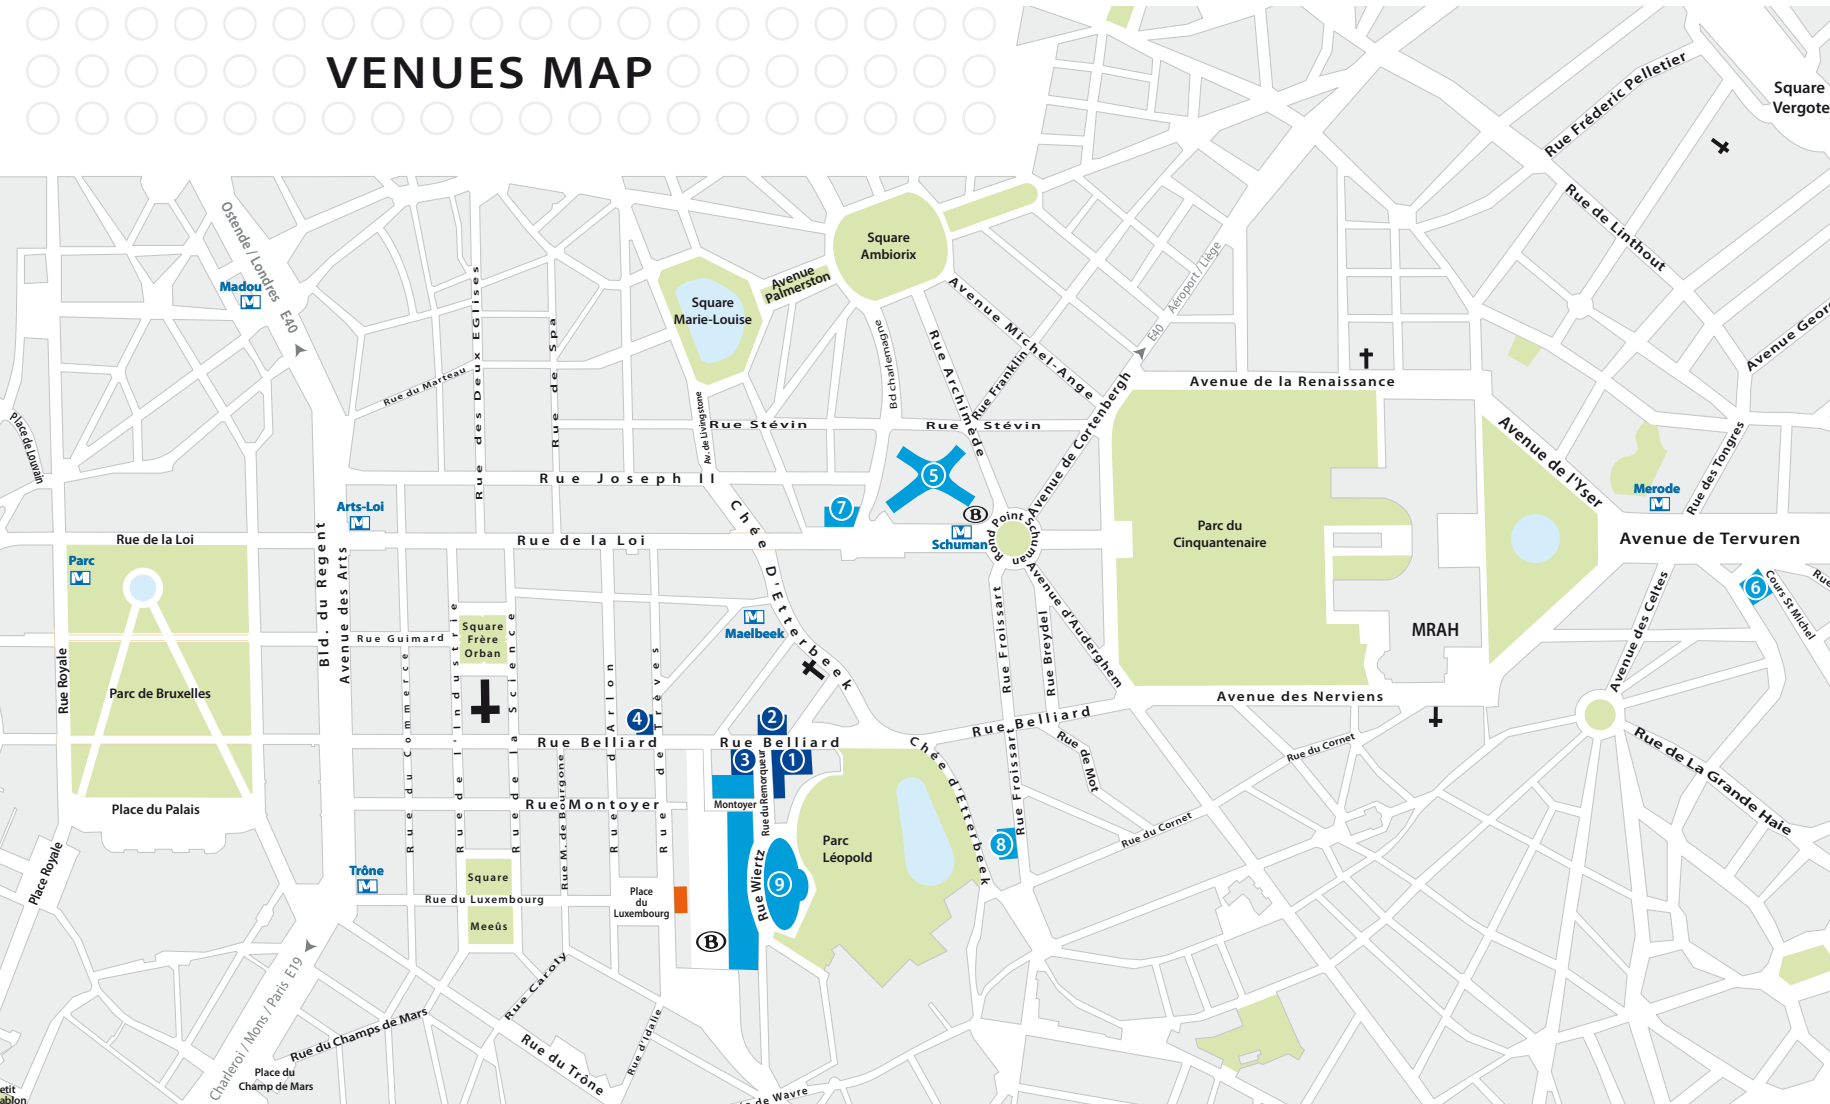

European Committee of the Regions

VENUES MAP

- 1 European Committee of the Regions, Jacques Delors**
Rue Belliard, 101
- 2 European Committee of the Regions, Van Maerlant**
Rue Van Maerlant, 2
- 3 European Committee of the Regions**
Rue Belliard, 93
Corner Belliard/Remorqueur
- 4 European Committee of the Regions**
Rue de Trèves, 74
- 5 European Commission, Berlaymont**
Rue de la Loi, 200
- 6 European Commission, Berlaymont**
Avenue de Tervuren, 41
- 7 European Commission, Charlemagne**
Rue de la Loi, 170
- 8 European Commission, Centre Borschette**
Rue Froissart, 36
- 9 European Parliament**
Rue Wiertz, 60